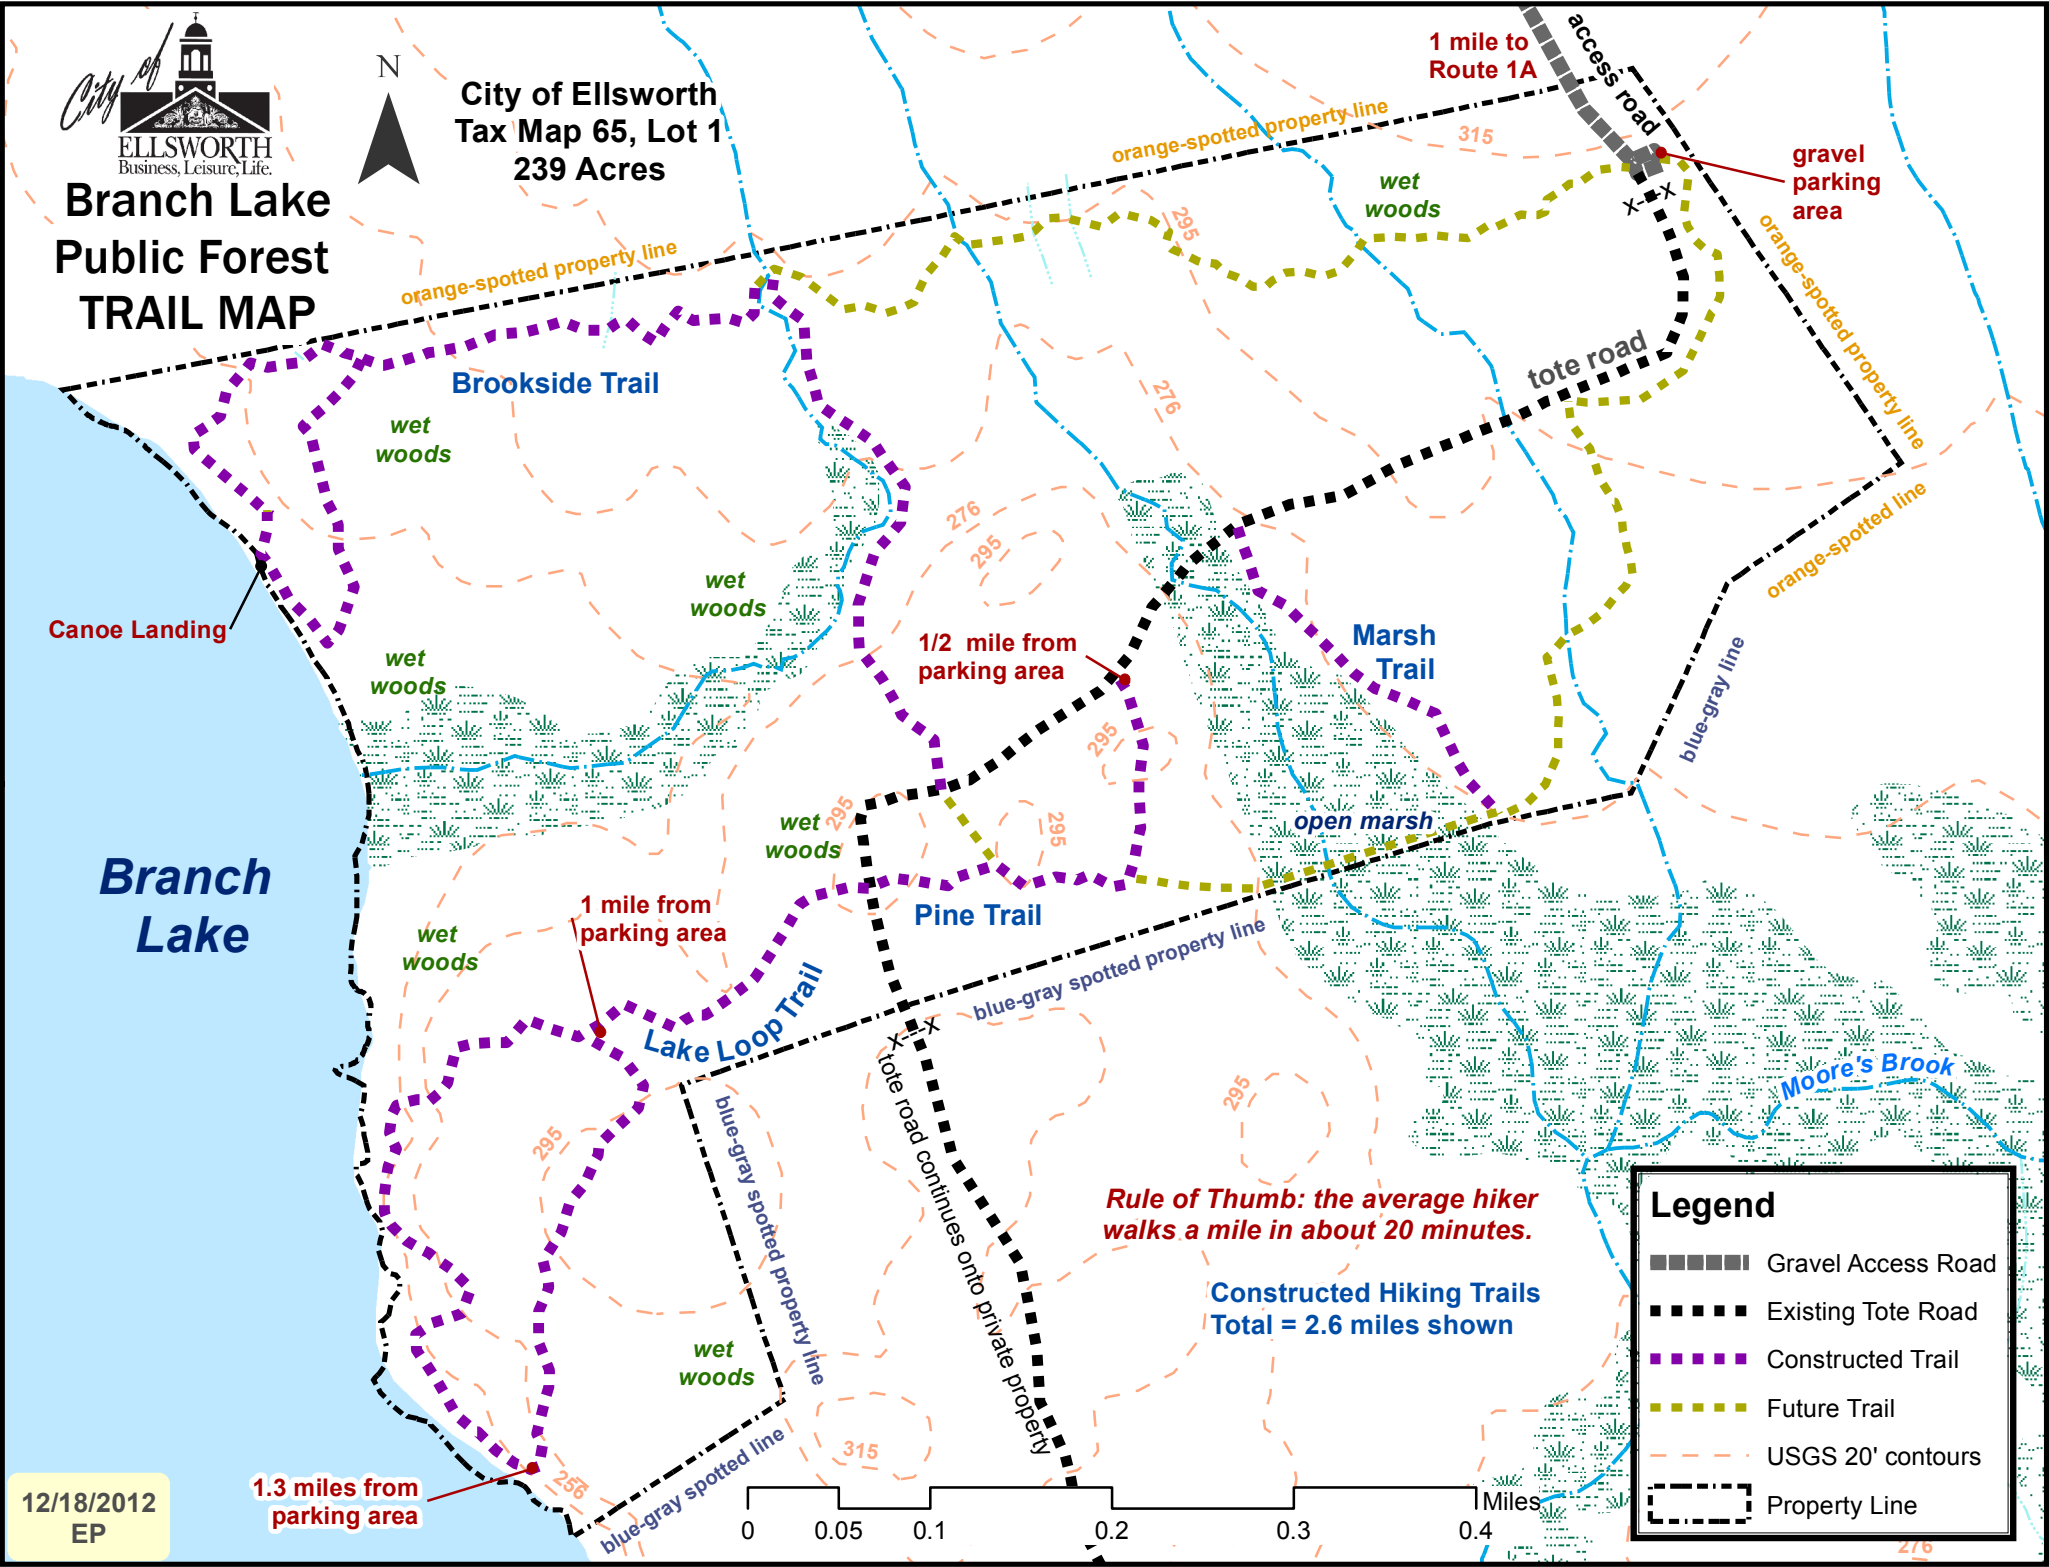

City of Ellsworth
Tax Map 65, Lot 1
239 Acres

Branch Lake Public Forest TRAIL MAP

1 mile to
Route 1A

gravel
parking
area

Brookside Trail

Marsh
Trail

1/2 mile from
parking area

Pine Trail

Lake Loop Trail

1 mile from
parking area

*Rule of Thumb: the average hiker
walks a mile in about 20 minutes.*

**Constructed Hiking Trails
Total = 2.6 miles shown**

12/18/2012
EP

1.3 miles from
parking area

Legend

- Gravel Access Road
- Existing Tote Road
- Constructed Trail
- Future Trail
- - - USGS 20' contours
- Property Line

276